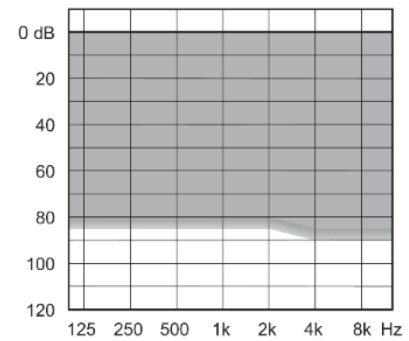

- ✓ Baterie tip 312
- ✓ Telecomanda
- ✓ Conectare wireless
- ✓ Inter Ear