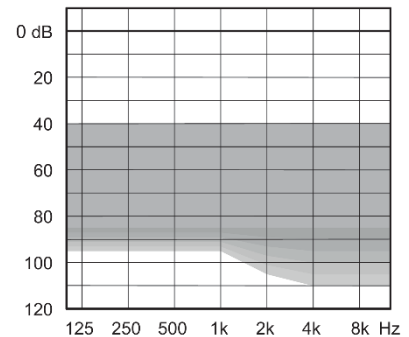

WIDEX – CLEAR

Fusion – M
(RIC/RITE)

- ✓ 5/10/15 benzi si canale de frecventa
- ✓ Smart Speak
- ✓ Telecomanda
- ✓ 3-5 programe
- ✓ Digital Pinna
- ✓ Inter Ear

Fusion – P
(RIC/RITE)

- ✓ 5/10/15 benzi si canale de frecventa
- ✓ Smart Speak
- ✓ Telecomanda
- ✓ 3-5 programe
- ✓ Digital Pinna
- ✓ Inter Ear