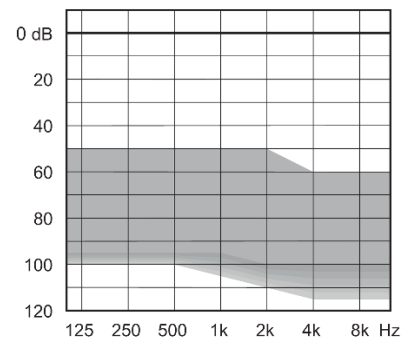

- ✓ 5/10/15 benzi si canale de frecventa
- ✓ Smart Speak
- ✓ Telecomanda
- ✓ 3-5 programe
- ✓ Digital Pinna
- ✓ Inter Ear