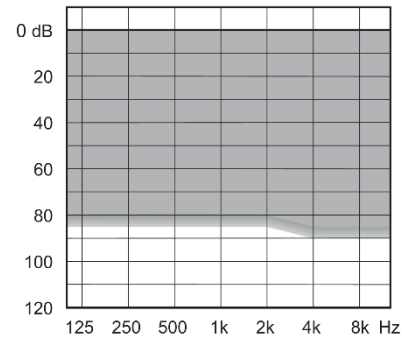

WIDEX – CLEAR

Fusion – M
(RIC/RITE)

- ✓ 5/10/15 benzi si canale de frecventa
- ✓ Smart Speak
- ✓ Telecomanda
- ✓ 3-5 programe
- ✓ Digital Pinna
- ✓ Inter Ear

Fusion – P
(RIC/RITE)

- ✓ 5/10/15 benzi si canale de frecventa
- ✓ Smart Speak
- ✓ Telecomanda
- ✓ 3-5 programe
- ✓ Digital Pinna
- ✓ Inter Ear

Fusion – HP
(RIC/RITE)

- ✓ 5/10/15 benzi si canale de frecventa
- ✓ Smart Speak
- ✓ Telecomanda
- ✓ 3-5 programe
- ✓ Digital Pinna
- ✓ Inter Ear

WIDEX – DREAM

Fusion – S
(RIC/RITE)

- ✓ Baterie tip 312
- ✓ Telecomanda
- ✓ Conectare wireless
- ✓ Inter Ear