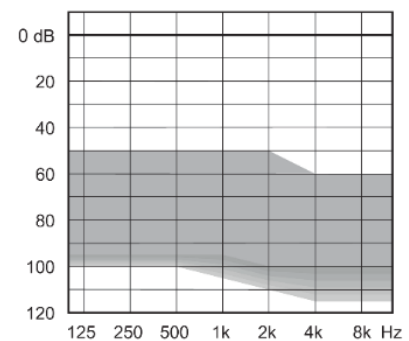

- ✓ Baterie tip 312
- ✓ 3/5/10/15 benzi si canale de frecvență
- ✓ Conectare wireless
- ✓ Îmbunătățirea Vorbirii (Inter Ear)