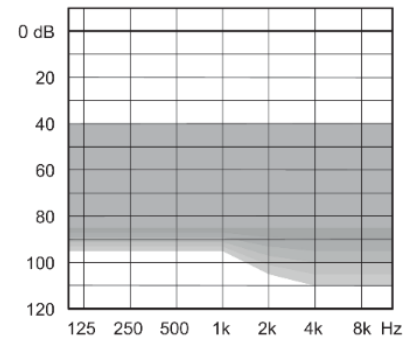

Fusion – M
(RIC/RITE)

- ✓ Baterie tip 312
- ✓ Telecomanda
- ✓ Conectare wireless
- ✓ Inter Ear

Fusion – P
(RIC/RITE)

- ✓ Baterie tip 312
- ✓ Telecomanda
- ✓ Conectare wireless
- ✓ Inter Ear

Fusion – HP
(RIC/RITE)