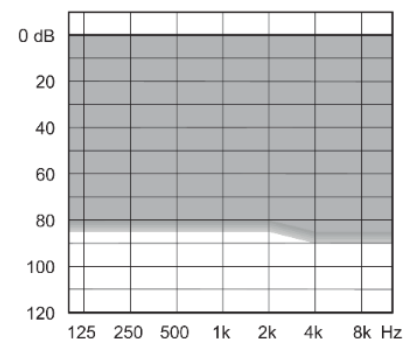

Fusion – HP
(RIC/RITE)

- ✓ 5/10/15 benzi si canale de frecventa
- ✓ Smart Speak
- ✓ Telecomanda
- ✓ 3-5 programe
- ✓ Digital Pinna
- ✓ Inter Ear

WIDEX – DREAM

Fusion – S
(RIC/RITE)

- ✓ Baterie tip 312
- ✓ Telecomanda
- ✓ Conectare wireless
- ✓ Inter Ear