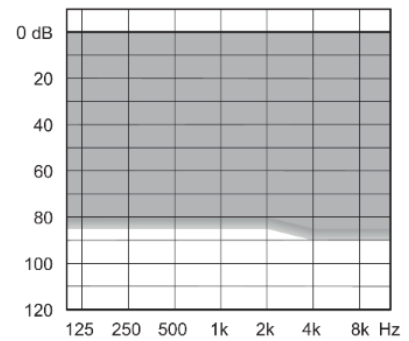

- ✓ Baterie tip 312
- ✓ Telecomanda
- ✓ Conectare wireless
- ✓ Inter Ear