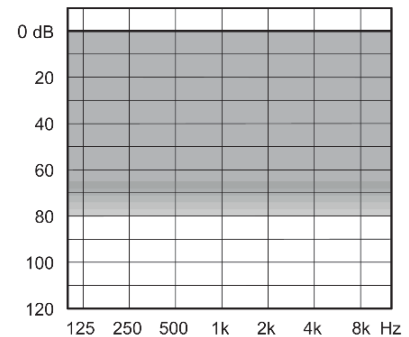

WIDEX – CLEAR

Passion - S
(RIC)

- ✓ Baterie tip 10
- ✓ 5/10/15 benzi si canale de frecventa
- ✓ Digital Pinna
- ✓ Smart Speak
- ✓ Inter Ear
- ✓ Telecomanda

Passion - M
(RIC)

- ✓ Baterie tip 10
- ✓ 5/10/15 benzi si canale de frecventa
- ✓ Digital Pinna
- ✓ Smart Speak
- ✓ Inter Ear
- ✓ Telecomanda