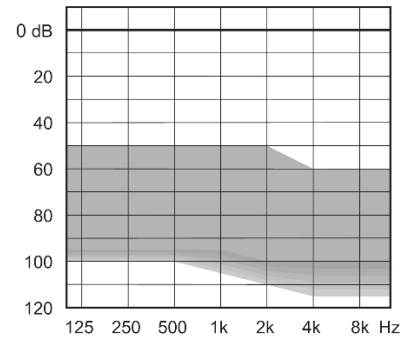

- ✓ 5/10/15 benzi si canale de frecventa
- ✓ Smart Speak
- ✓ Telecomanda
- ✓ 3-5 programe
- ✓ Digital Pinna
- ✓ Inter Ear