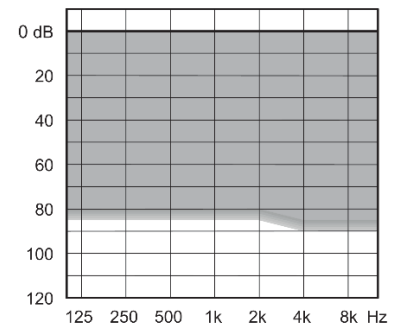

WIDEX – CLEAR

Passion - S
(RIC)

- ✓ Baterie tip 10
- ✓ 5/10/15 benzi si canale de frecventa
- ✓ Digital Pinna
- ✓ Smart Speak
- ✓ Inter Ear
- ✓ Telecomanda

Passion - M
(RIC)

- ✓ Baterie tip 10
- ✓ 5/10/15 benzi si canale de frecventa
- ✓ Digital Pinna
- ✓ Smart Speak
- ✓ Inter Ear
- ✓ Telecomanda