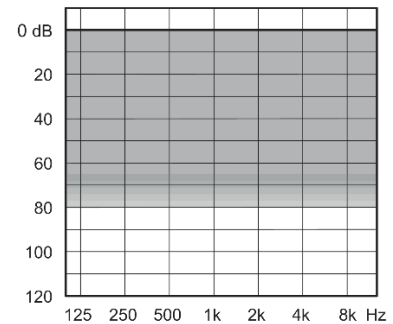

Fusion – HP
(RIC/RITE)

- ✓ 5/10/15 benzi si canale de frecventa
- ✓ Smart Speak
- ✓ Telecomanda
- ✓ 3-5 programe
- ✓ Digital Pinna
- ✓ Inter Ear

WIDEX – DREAM

Passion - S
(RIC)

- ✓ Baterie tip 10
- ✓ 5/10/15 benzi si canale de frecventa
- ✓ Telecomanda
- ✓ Conectare wireless