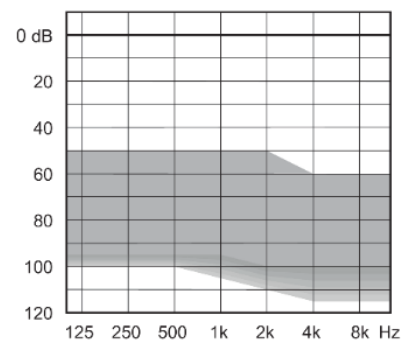

- ✓ Baterie tip 312
- ✓ 3/5/10/15 benzi si canale de frecvență
- ✓ Conectare wireless
- ✓ Îmbunătățirea Vorbirii (Inter Ear)