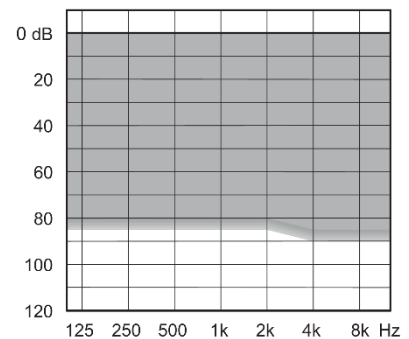

- ✓ 5/10/15 benzi si canale de frecventa
- ✓ Smart Speak
- ✓ Telecomanda
- ✓ 3-5 programe
- ✓ Digital Pinna
- ✓ Inter Ear