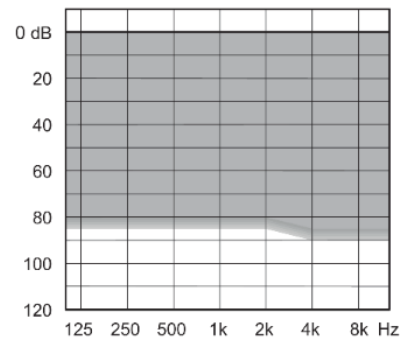

Passion – M
(RIC)

- ✓ Baterie tip 10
- ✓ 5/10/15 benzi si canale de frecventa
- ✓ Telecomanda
- ✓ Conectare wireless

Fusion – S
(RIC/RITE)

- ✓ Baterie tip 312
- ✓ Telecomanda
- ✓ Conectare wireless
- ✓ Inter Ear