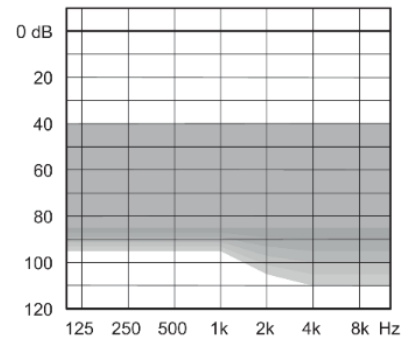

Fusion – M
(RIC/RITE)

- ✓ Baterie tip 312
- ✓ Telecomanda
- ✓ Conectare wireless
- ✓ Inter Ear

Fusion – P
(RIC/RITE)

- ✓ Baterie tip 312
- ✓ Telecomanda
- ✓ Conectare wireless
- ✓ Inter Ear

Fusion – HP
(RIC/RITE)