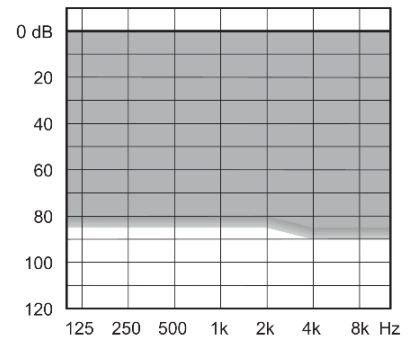

- ✓ Baterie tip 10
- ✓ 5/10/15 benzi si canale de frecventa
- ✓ Telecomanda
- ✓ Conectare wireless