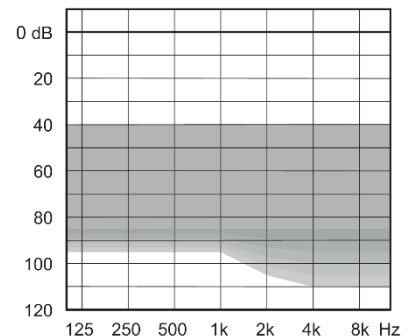

Fusion - M
(RIC/RITE)

- ✓ 5/10/15 benzi si canale de frecventa
- ✓ Smart Speak
- ✓ Telecomanda
- ✓ 3-5 programe
- ✓ Digital Pinna
- ✓ Inter Ear

Fusion - P
(RIC/RITE)

- ✓ 5/10/15 benzi si canale de frecventa
- ✓ Smart Speak
- ✓ Telecomanda
- ✓ 3-5 programe
- ✓ Digital Pinna
- ✓ Inter Ear