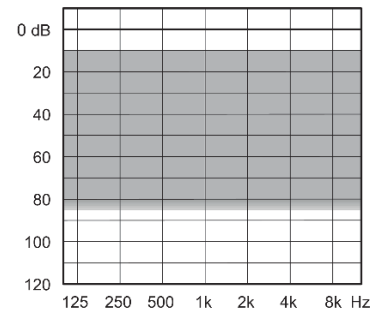

CIC

- ✓ Baterie tip 10
- ✓ 5/10/15 benzi si canale de frecventa
- ✓ Smart Speak
- ✓ Audibility Extender
- ✓ Procesare de semnal integrata duala
- ✓ Audibility Extender
- ✓ Sound Diary