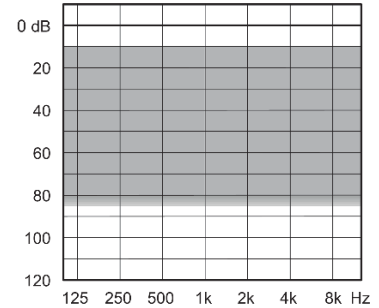

WIDEX – MIND

X
(ITE/ITC)

- ✓ Baterie tip 312
- ✓ 5/10/15 benzi si canale de frecventa
- ✓ Smart Speak
- ✓ Audibility Extender
- ✓ Procesare de semnal integrata duala
- ✓ Audibility Extender
- ✓ Sound Diary