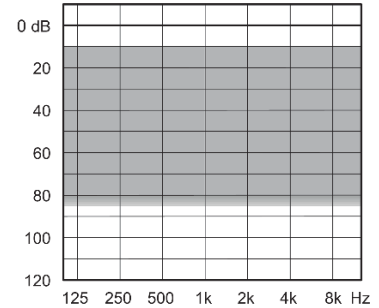

## WIDEX – MENU

X  
(ITE/ITC)

- ✓ Baterie tip 312
- ✓ 3/5/10 benzi si canale de frecventa
- ✓ Audibility Extender
- ✓ Zen
- ✓ Platforma Flex
- ✓ Smart Speak
- ✓ Telecomanda
- ✓ 2-5 programe

CIC

- ✓ Baterie tip 10
- ✓ 3/5/10 benzi si canale de frecventa
- ✓ Audibility Extender
- ✓ Zen
- ✓ Platforma Flex
- ✓ Smart Speak
- ✓ Telecomanda
- 2-5 programe

IIC

- ✓ Baterie tip 10
- ✓ 3/5/10 benzi si canale de frecventa
- ✓ Audibility Extender
- ✓ Zen
- ✓ Platforma Flex
- ✓ Smart Speak
- ✓ Telecomanda
- ✓ 2-5 programe