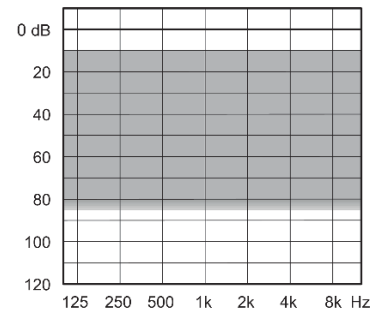

## WIDEX – MENU

X  
(ITE/ITC)

- ✓ Baterie tip 312
- ✓ 3/5/10 benzi si canale de frecventa
- ✓ Audibility Extender
- ✓ Zen
- ✓ Platforma Flex
- ✓ Smart Speak
- ✓ Telecomanda
- ✓ 2-5 programe

CIC

- ✓ Baterie tip 10
- ✓ 3/5/10 benzi si canale de frecventa
- ✓ Audibility Extender
- ✓ Zen
- ✓ Platforma Flex
- ✓ Smart Speak
- ✓ Telecomanda
- 2-5 programe

IIC

- ✓ Baterie tip 10
- ✓ 3/5/10 benzi si canale de frecventa
- ✓ Audibility Extender
- ✓ Zen
- ✓ Platforma Flex
- ✓ Smart Speak
- ✓ Telecomanda
- ✓ 2-5 programe