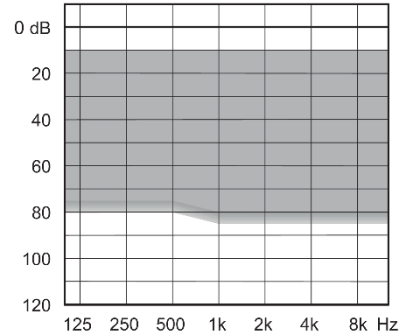

WIDEX – MENU

M
(Micro BTE)

- ✓ Baterie tip 10
- ✓ 3/5/10 benzi si canale de frecventa
- ✓ Speech Enhancer
- ✓ Platforma Flex
- ✓ Audibility Extender
- ✓ Zen (destinat tinnitus-ului)
- ✓ Smart Speak
- ✓ 2-5 programe