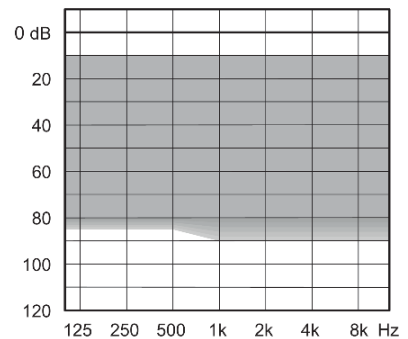

- ✓ Baterie tip 13
- ✓ 3/5/10 benzi si canale de frecventa
- ✓ Speech Enhancer
- ✓ Platforma Flex
- ✓ Audibility Extender
- ✓ Zen (destinat tinnitus-ului)
- ✓ Smart Speak
- ✓ 2-5 programe