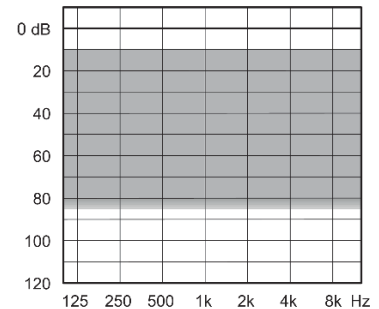

WIDEX – MENU

IIC

- ✓ Baterie tip 10
- ✓ 3/5/10 benzi si canale de frecventa
- ✓ Audibility Extender
- ✓ Zen
- ✓ Platforma Flex
- ✓ Smart Speak
- ✓ Telecomanda
- ✓ 2-5 programe

WIDEX – MIND

IIC

- ✓ Baterie tip 10
- ✓ 5/10/15 benzi si canale de frecventa
- ✓ Smart Speak
- ✓ Audibility Extender
- ✓ Procesare de semnal integrata duala
- ✓ Audibility Extender
- ✓ Sound Diary