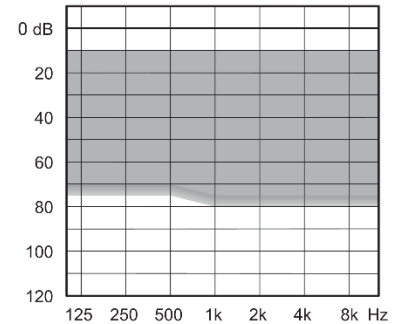

WIDEX – CLEAR

CIC
(CIC)

- ✓ Baterie tip 10
- ✓ 5/10/15 benzi si canale de frecventa
- ✓ Inter Ear
- ✓ Smart Speak
- ✓ Noise Reduction
- ✓ Telecomanda

WIDEX – DREAM

CIC
(CIC)

- ✓ Baterie tip 10
- ✓ Conectare wireless
- ✓ Telecomanda
- ✓ Inter Ear
- ✓ Noise Reduction
- ✓ 3-5 programe