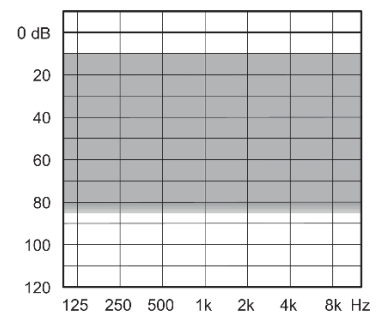

CIC Micro
(CIC)

- ✓ Baterie tip 10
- ✓ Conectare wireless
- ✓ Telecomanda
- ✓ Inter Ear
- ✓ Noise Reduction
- ✓ 3-5 programe

WIDEX – MENU

CIC

- ✓ Baterie tip 10
- ✓ 3/5/10 benzi si canale de frecventa
- ✓ Audibility Extender
- ✓ Zen
- ✓ Platforma Flex
- ✓ Smart Speak
- ✓ Telecomanda
- 2-5 programe