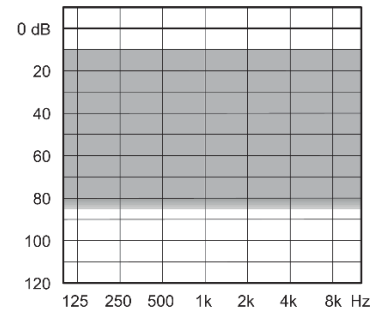

WIDEX – MIND

CIC

- ✓ Baterie tip 10
- ✓ 5/10/15 benzi si canale de frecventa
- ✓ Smart Speak
- ✓ Audibility Extender
- ✓ Procesare de semnal integrata duala
- ✓ Audibility Extender
- ✓ Sound Diary