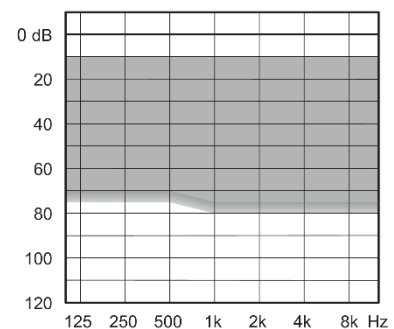

- ✓ Baterie tip 10
- ✓ Conectare wireless
- ✓ Telecomanda
- ✓ Inter Ear
- ✓ Noise Reduction
- ✓ 3-5 programe