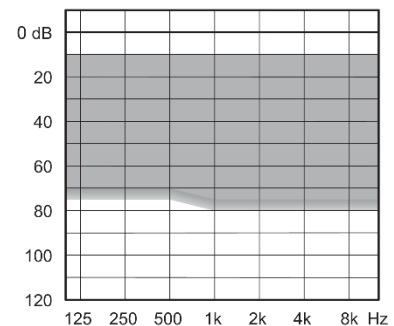

WIDEX – CLEAR

CIC
(CIC)

- ✓ Baterie tip 10
- ✓ 5/10/15 benzi si canale de frecventa
- ✓ Inter Ear
- ✓ Smart Speak
- ✓ Noise Reduction
- ✓ Telecomanda

WIDEX – DREAM

CIC
(CIC)

- ✓ Baterie tip 10
- ✓ Conectare wireless
- ✓ Telecomanda
- ✓ Inter Ear
- ✓ Noise Reduction
- ✓ 3-5 programe