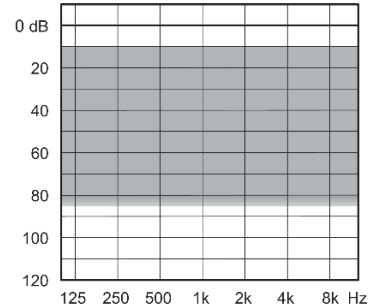

WIDEX – DREAM

XP
 (ITE/ITC)

- ✓ Baterie tip 312
- ✓ Conectare wireless
- ✓ Telecomanda
- ✓ Inter Ear
- ✓ Noise Reduction
- ✓ 3-5 programe

CIC
 (CIC)

- ✓ Baterie tip 10
- ✓ Conectare wireless
- ✓ Telecomanda
- ✓ Inter Ear
- ✓ Noise Reduction
- ✓ 3-5 programe