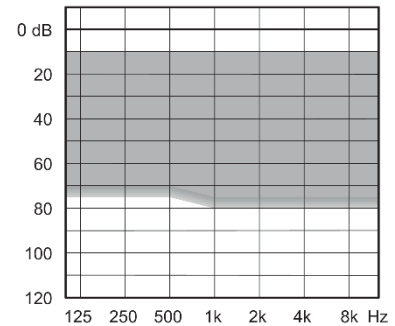

WIDEX – DREAM

XP
 (ITE/ITC)

- ✓ Baterie tip 312
- ✓ Conectare wireless
- ✓ Telecomanda
- ✓ Inter Ear
- ✓ Noise Reduction
- ✓ 3-5 programe

CIC
 (CIC)

- ✓ Baterie tip 10
- ✓ Conectare wireless
- ✓ Telecomanda
- ✓ Inter Ear
- ✓ Noise Reduction
- ✓ 3-5 programe