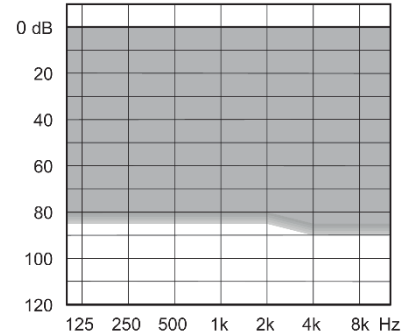

WIDEX – CLEAR

Fusion – M
 (RIC/RITE)

- ✓ 5/10/15 benzi si canale de frecventa
- ✓ Smart Speak
- ✓ Telecomanda
- ✓ 3-5 programe
- ✓ Digital Pinna
- ✓ Inter Ear

Fusion – P
 (RIC/RITE)

- ✓ 5/10/15 benzi si canale de frecventa
- ✓ Smart Speak
- ✓ Telecomanda
- ✓ 3-5 programe
- ✓ Digital Pinna
- ✓ Inter Ear

Fusion – HP
 (RIC/RITE)

- ✓ 5/10/15 benzi si canale de frecventa
- ✓ Smart Speak
- ✓ Telecomanda
- ✓ 3-5 programe
- ✓ Digital Pinna
- ✓ Inter Ear