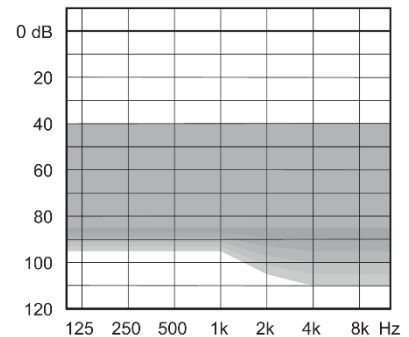

WIDEX – CLEAR

Fusion – M
 (RIC/RITE)

- ✓ 5/10/15 benzi si canale de frecventa
- ✓ Smart Speak
- ✓ Telecomanda
- ✓ 3-5 programe
- ✓ Digital Pinna
- ✓ Inter Ear

Fusion – P
 (RIC/RITE)

- ✓ 5/10/15 benzi si canale de frecventa
- ✓ Smart Speak
- ✓ Telecomanda
- ✓ 3-5 programe
- ✓ Digital Pinna
- ✓ Inter Ear

Fusion – HP
 (RIC/RITE)

- ✓ 5/10/15 benzi si canale de frecventa
- ✓ Smart Speak
- ✓ Telecomanda
- ✓ 3-5 programe
- ✓ Digital Pinna
- ✓ Inter Ear